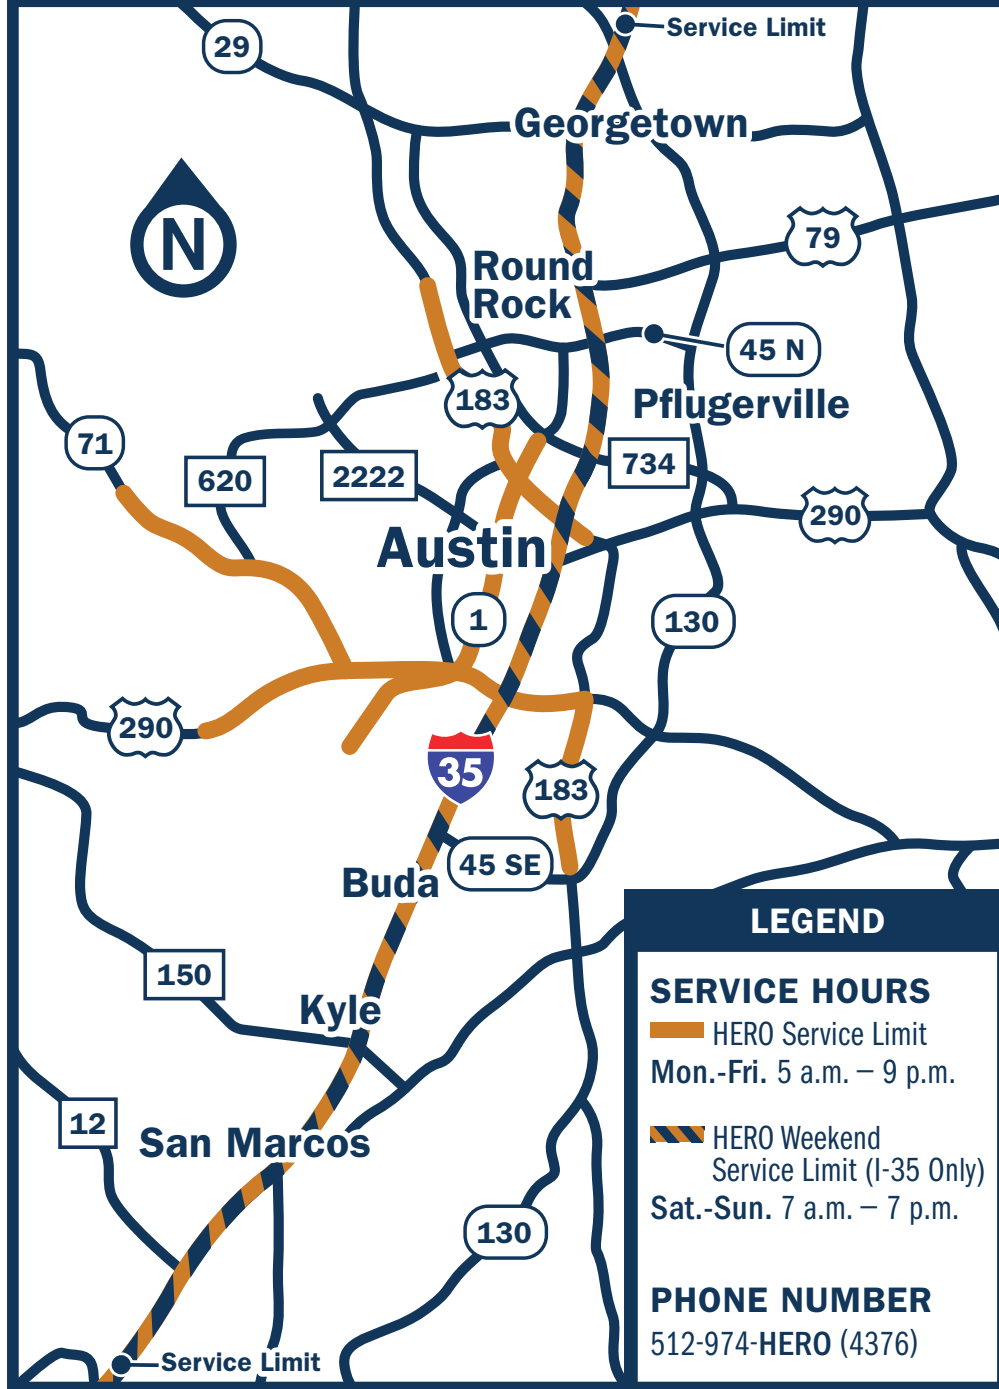

HERO SERVICE AREA

NOT TO SCALE